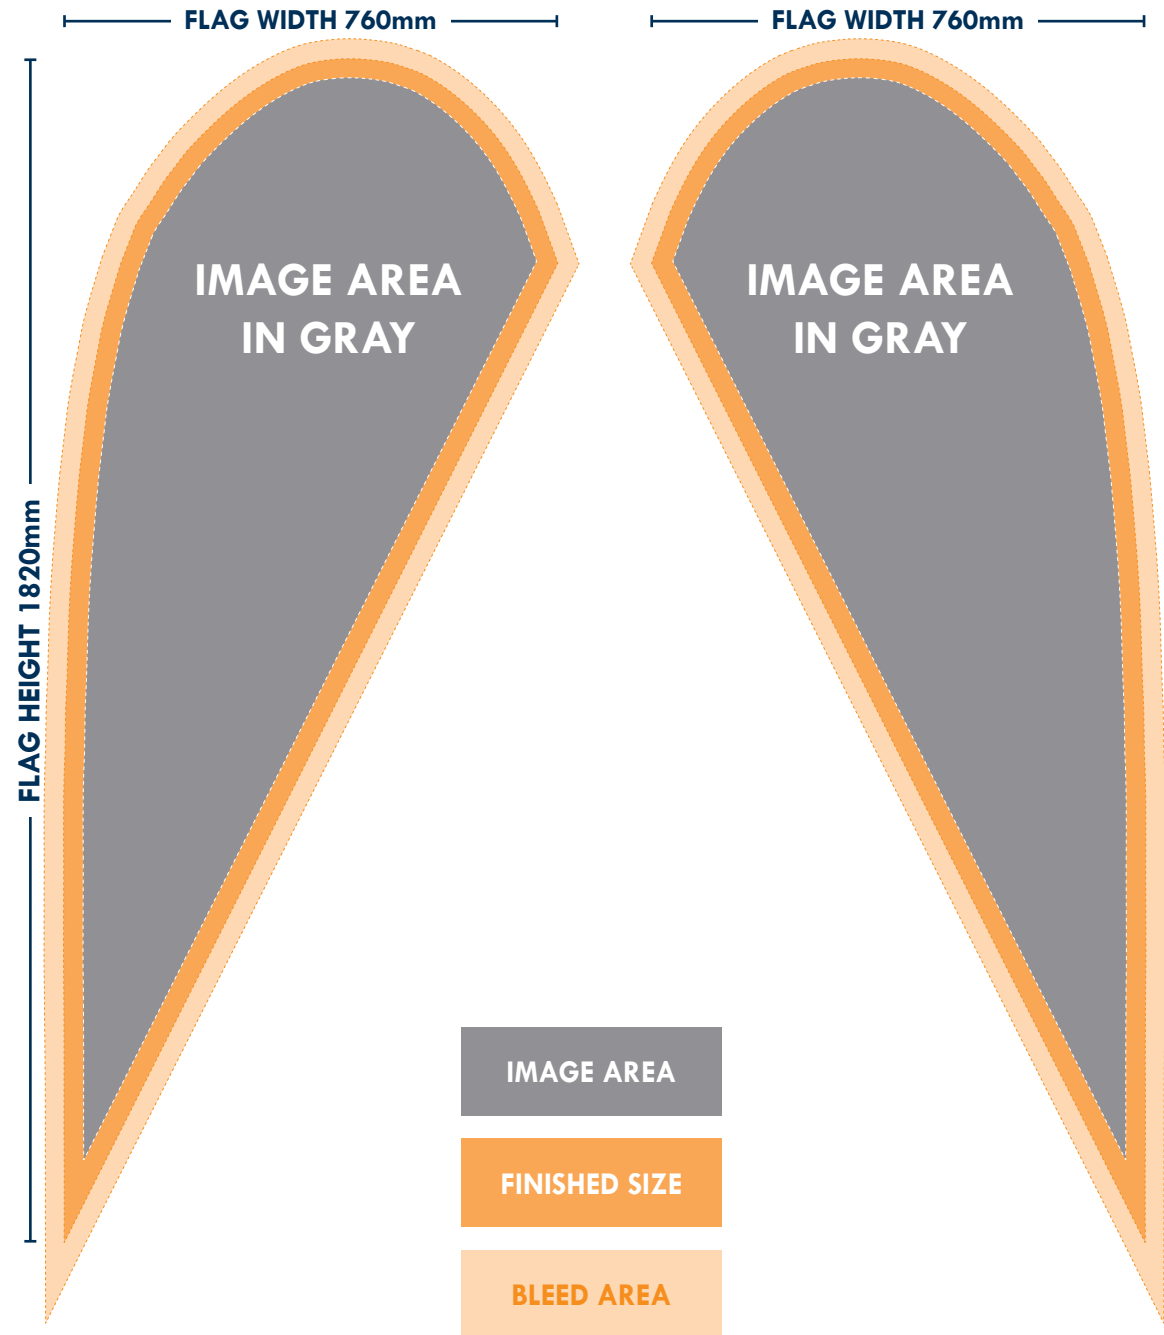

Colour Format

- CMYK

Size

- 1820x760mm

Resolution

- 72dpi at full size

Artwork Quality

- To check, please view your artwork at “actual size”, if you can see noticeable pixelation or lossy image reproduction, then it is likely this is how the finished print will appear.
- Vector artwork and embedded text scale up much better than image.

docuprint &
SIGNAGE
BY DESIGN

08 9335 2255
www.printingfremantle.com.au
www.docuprint.com.au

Small 1820x760mm

ARTWORK SET-UP INFORMATION SHEET

TEAR DROP FLAGS medium

SPECIFICATIONS

File Format

- PDF - all layers/transparency flattened, all fonts embedded.
- JPEG at minimum 72dpi resolution
- EPS - all layers/transparency flattened, all fonts converted to outlines.

Colour Format

- CMYK

Size

- 2920x1000mm

Resolution

- 72dpi at full size

Artwork Quality

- To check, please view your artwork at “actual size”, if you can see noticeable pixelation or lossy image reproduction, then it is likely this is how the finished print will appear.
- Vector artwork and embedded text scale up much better than image.

Colour Format

- CMYK

Size

- 3760x1280mm

Resolution

- 72dpi at full size

Artwork Quality

- To check, please view your artwork at “actual size”, if you can see noticeable pixelation or lossy image reproduction, then it is likely this is how the finished print will appear.
- Vector artwork and embedded text scale up much better than image.