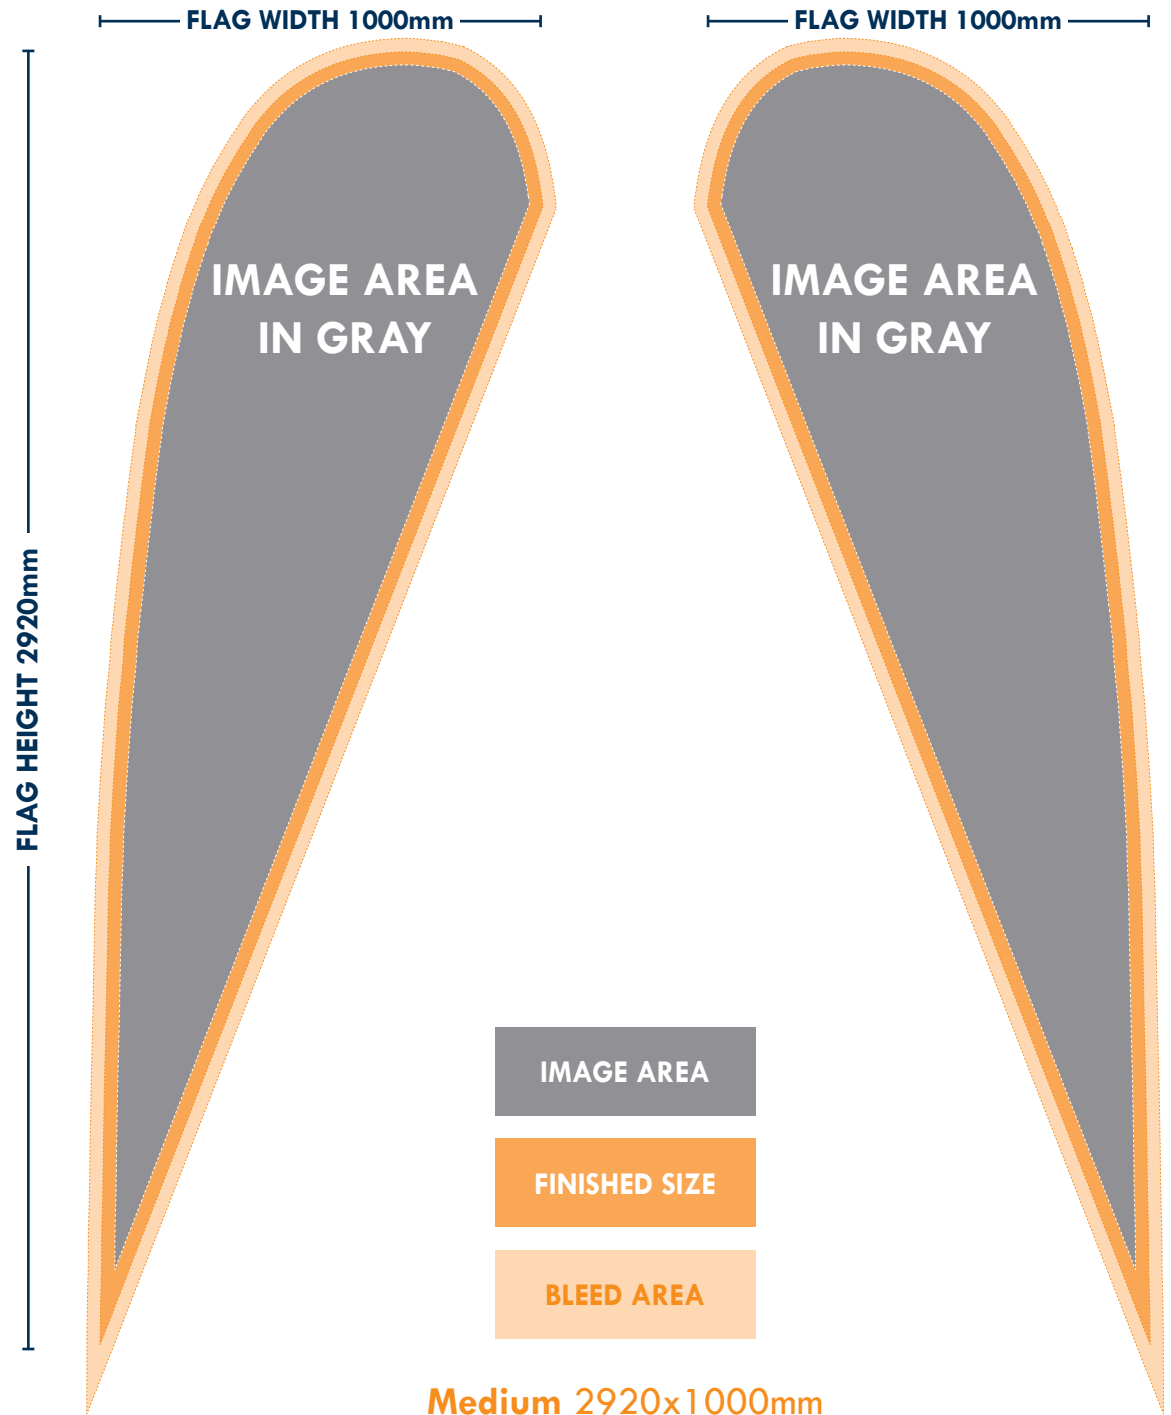

ARTWORK SET-UP INFORMATION SHEET

TEAR DROP FLAGS medium

SPECIFICATIONS

File Format

- PDF - all layers/transparency flattened, all fonts embedded.
- JPEG at minimum 72dpi resolution
- EPS - all layers/transparency flattened, all fonts converted to outlines.

Colour Format

- CMYK

Size

- 2920x1000mm

Resolution

- 72dpi at full size

Artwork Quality

- To check, please view your artwork at “actual size”, if you can see noticeable pixelation or lossy image reproduction, then it is likely this is how the finished print will appear.
- Vector artwork and embedded text scale up much better than image.

docuprint &
SIGNAGE
BY DESIGN

08 9335 2255
www.printingfremantle.com.au
www.docuprint.com.au