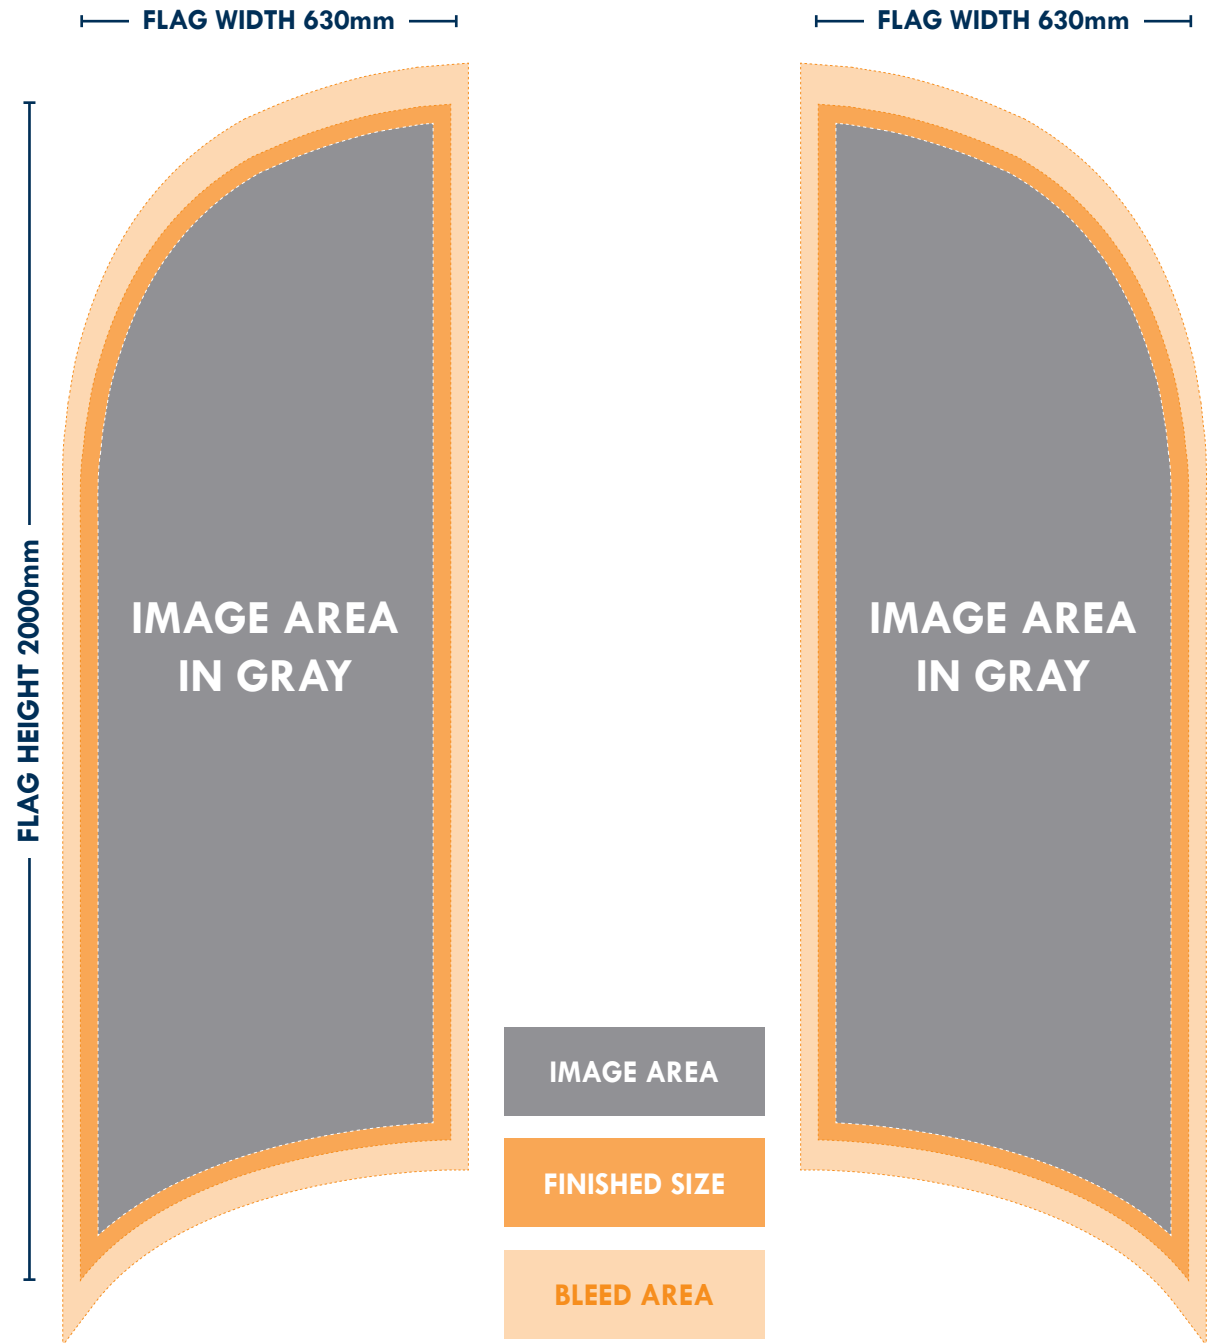

ARTWORK SET-UP INFORMATION SHEET

FEATHER FLAGS small

SPECIFICATIONS

File Format

- PDF - all layers/transparency flattened, all fonts embedded.
- JPEG at minimum 72dpi resolution
- EPS - all layers/transparency flattened, all fonts converted to outlines.

Colour Format

- CMYK

Size

- 2000x630mm

Resolution

- 72dpi at full size

Artwork Quality

- To check, please view your artwork at “actual size”, if you can see noticeable pixelation or lossy image reproduction, then it is likely this is how the finished print will appear.
- Vector artwork and embedded text scale up much better than image.

docuprint &
SIGNAGE
BY DESIGN

08 9335 2255
www.printingfremantle.com.au
www.docuprint.com.au

Small 2000x630mm