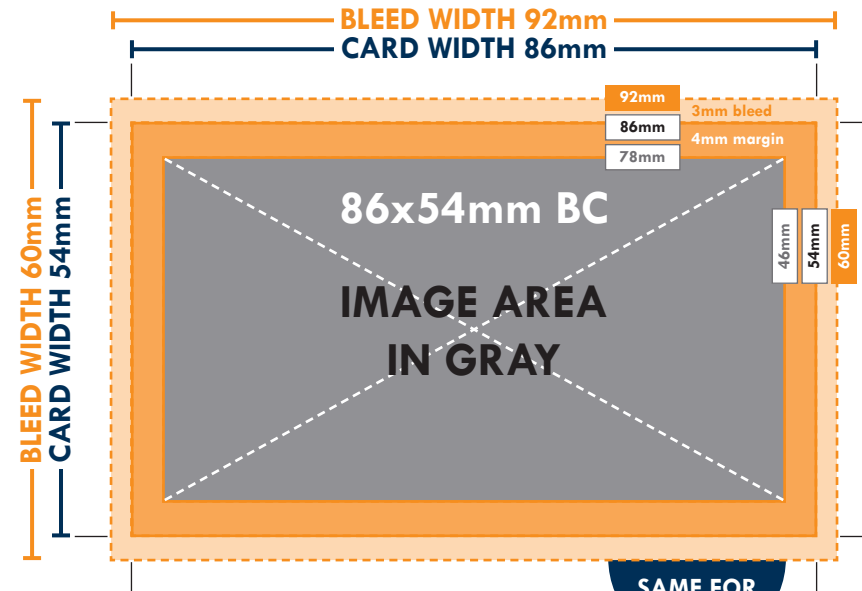

ARTWORK SET-UP INFORMATION SHEET

BUSINESS CARDS

SPECIFICATIONS

File Format

- PDF - all layers/transparency flattened, all fonts embedded.
- JPEG at minimum 300dpi resolution
- EPS - all layers/transparency flattened, all fonts converted to outlines.

Colour Format

- CMYK

Resolution

- 300dpi at 100%

Artwork Size

- 86x54mm (92x60mm inc/ 3mm bleed)
- 90x55mm (96x61mm inc/ 3mm bleed)

Bleed

- 3mm all edges

Artwork Quality

- To check, please view your artwork at "actual size", if you can see noticeable pixelation or lossy image reproduction, then it is likely this is how the finished print will appear.

SAME FOR
SIDE 2