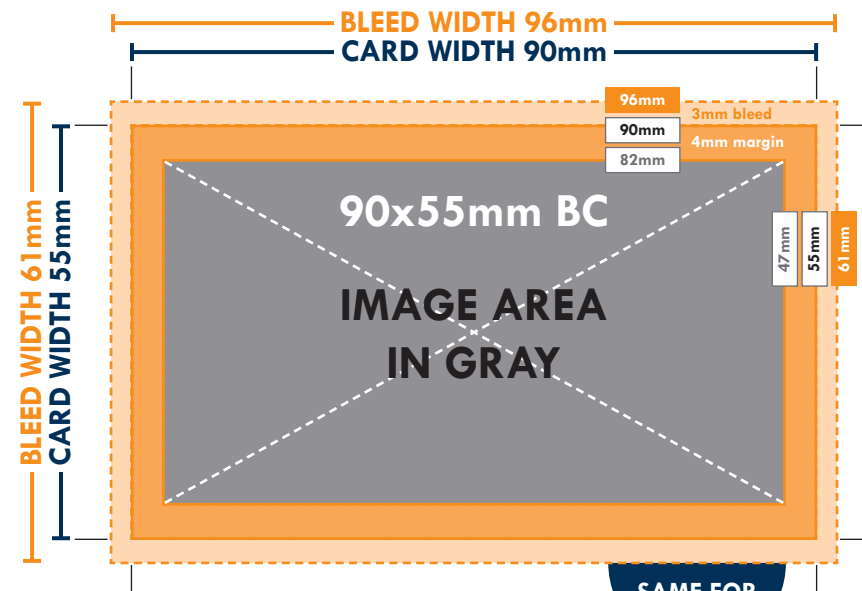

SAME FOR
SIDE 2